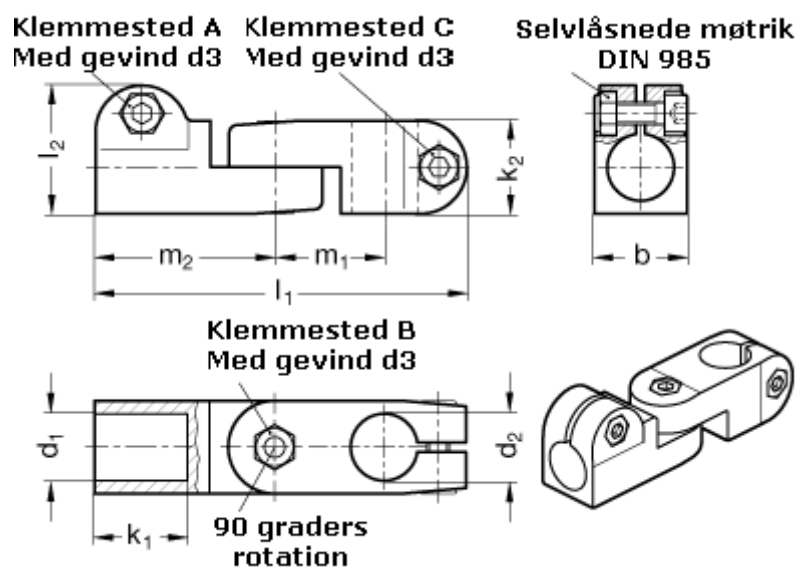

Article number: 20283B18B162BL
Description: E+G swivel clamp
GN283-B18-B16-2-BL

Measures

$b = 25$	$m1 = 29.5$
$d1 = B18$	$m2 = 48.5$
$d2 = B16$	
$d3 = M 6$	
$k1 = 25$	
$k2 = 25$	
$l1 = 100$	
$l2 = 34.5$	